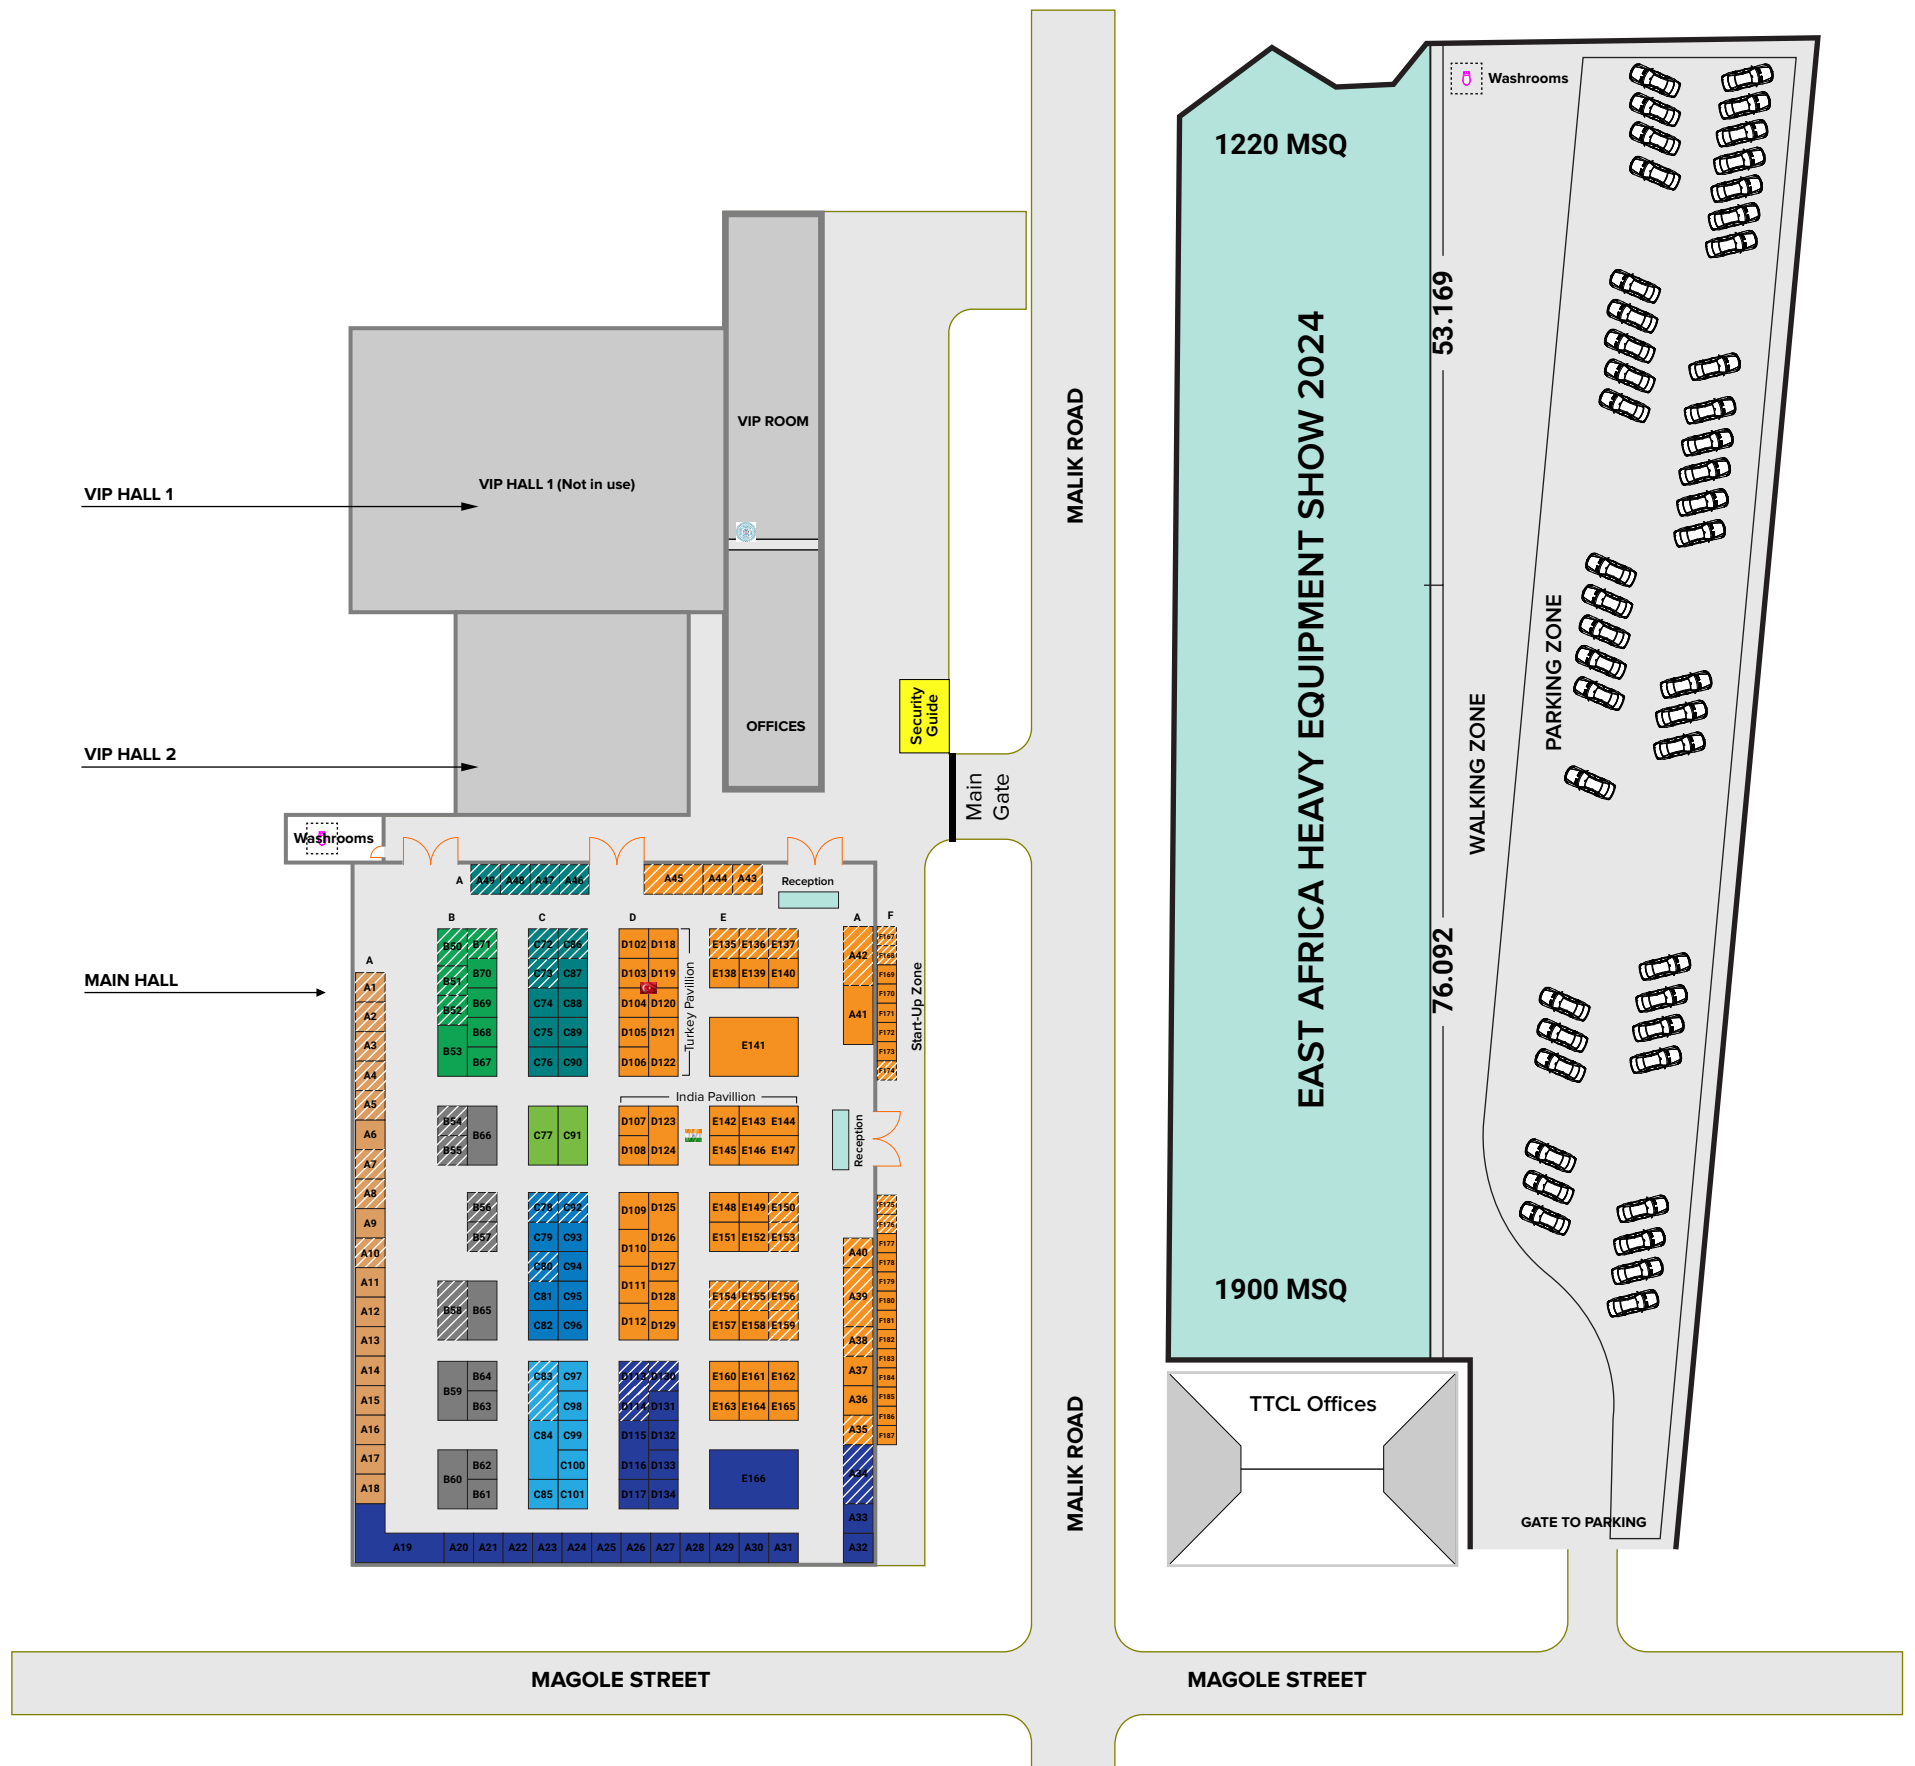

## Concurrent Shows

### SHOW SECTION:

- |                                                       |                                                |
|-------------------------------------------------------|------------------------------------------------|
| CIE 2024 Expo (Tanzania)   Dar Construction Expo 2024 | Africa Light Expo 2024                         |
| Africa Auto Show 2024                                 | Africa Interior Design & Landscaping Expo 2024 |
| East Africa Heavy Equipment Show 2024                 | Africa Glass, Windows & Door Show 2024         |
| Africa Wood Expo 2024                                 | Bim & Online Construction Expo 2024            |
| Africa Fire, Safety & Security Expo 2024              | East Africa HVAC - R Expo 2024                 |

### SHOW FEATURES:

- Hall Column
- Washrooms
- Food Court
- Doors
- Windows
- Meeting/Conference rooms
- Reception
- Sold Exhibition Stands
- Available Exhibition Stands

### CONFERENCE:

- Meeting/Conference rooms